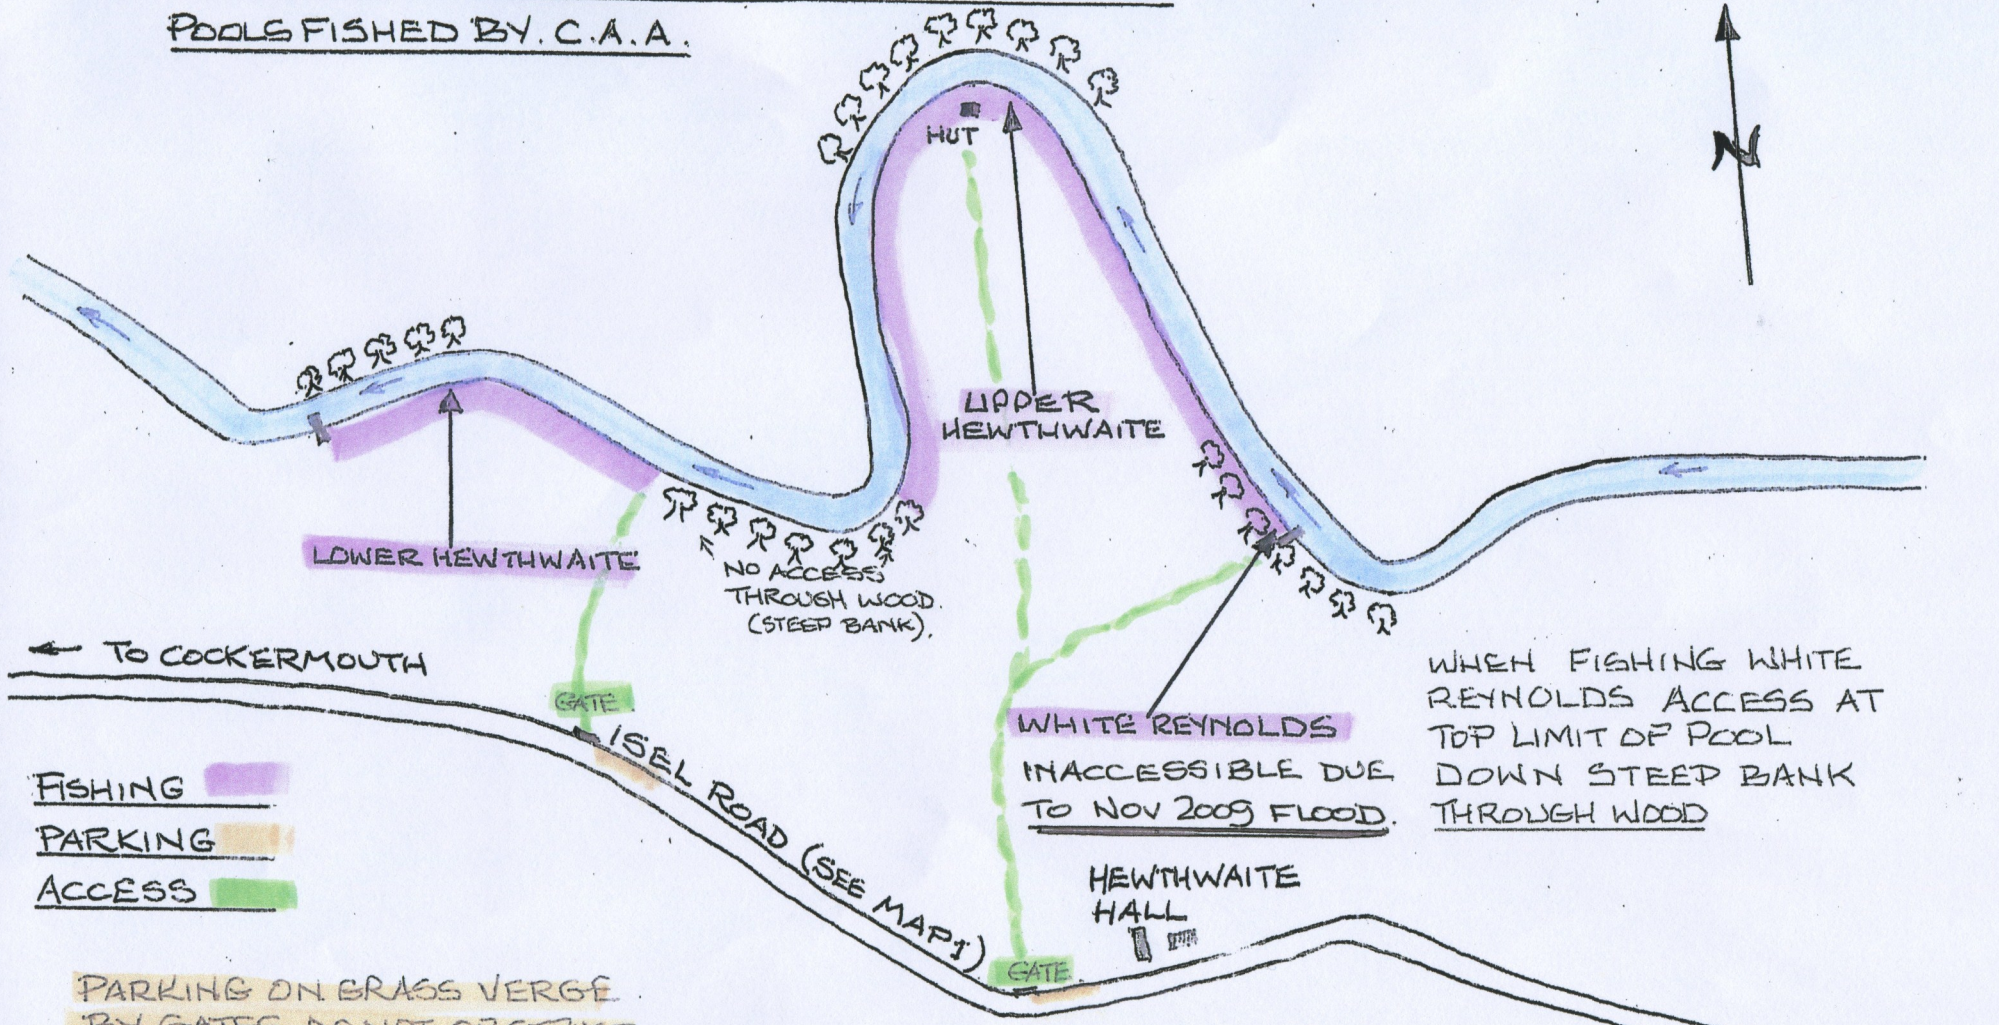

RIVER DERWENT (ABOVE COCKERMOUTH) MAP 2

UPPER & LOWER HEWTHWAITE FISHING

POOLS FISHED BY C.A.A.

- FISHING [Purple box]
- PARKING [Orange box]
- ACCESS [Green box]

PARKING ON GRASS VERGE BY GATES. DO NOT OBSTRUCT FARMERS ACCESS.

- CLOSE ALL GATES
- LEAVE NO LITTER
- CARS PARKED AT OWNERS RISK